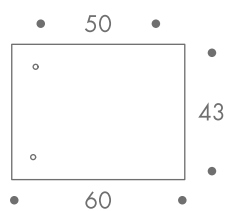

chrom matt

running table I

running table II

running meter 1/1 • 1/4 colour ecopelle

holz

chrom matt

running table I

running table II