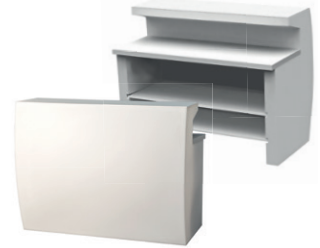

Igloo | Bar counter

Colour	white
Front	plastic
Body	plastic
Sizes	W 140 x D 70 x H 108
Art.No.	560600
Price	213,50 €